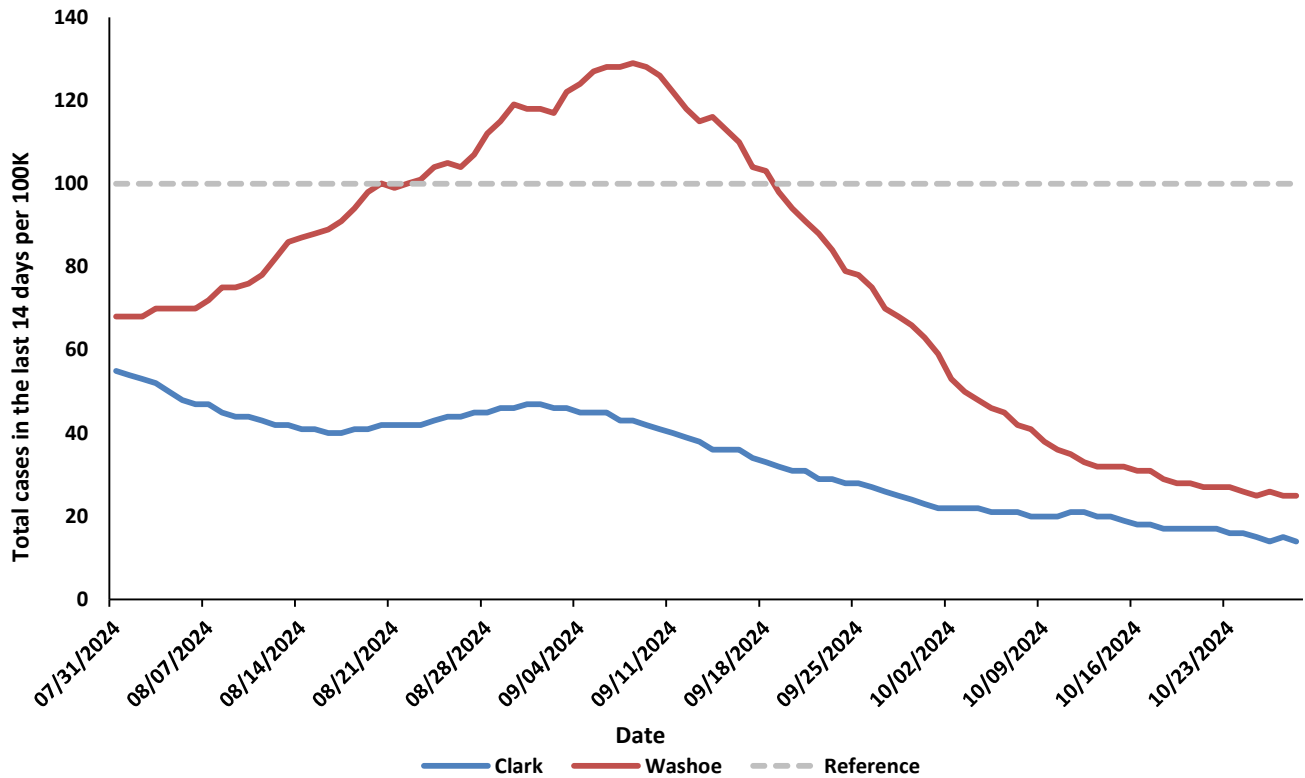

COVID-19 Case Rate (Total Cases in the Last 14 Days per 100K) - Most Recent Value Above Threshold

County	Date of Case Rate	Case Rate
Clark	-	Under Threshold
Washoe	9/18/2024	103

Case Rate (Total Cases in the Last 14 Days per 100K)

Note:

1. Data as of 10/28/2024.
2. Confirmed and Probable cases are included.
3. Case rate threshold - 100 per 100K
4. Date range of 90 day period: 07/31/2024-10/28/2024